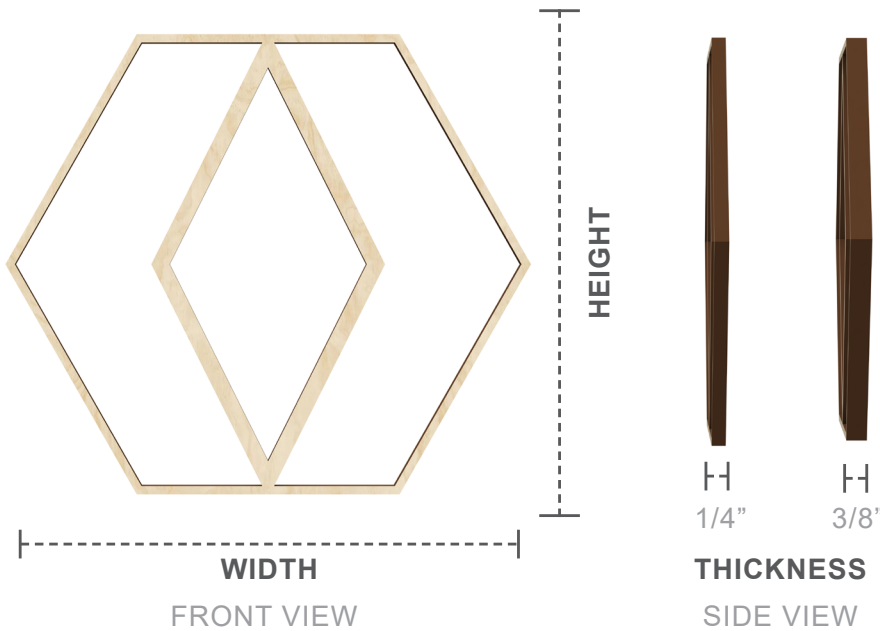

STAIN GRADE WOOD FRETWORK

STYLE

HILLROSE

23 3/8" x 23 3/8"
LARGE

15 3/8" x 15 3/8"
MEDIUM

11 3/8" x 11 3/8"
SMALL

7 3/8" x 7 3/8"
EXTRA SMALL

Wood Species

ALDER

BIRCH

CHERRY

HICKORY

RED OAK

WALNUT

MDF
(paintable)

PANEL CONSTRUCTION: Wood grain veneer over substrate. 3/8" or 1/4" thickness.